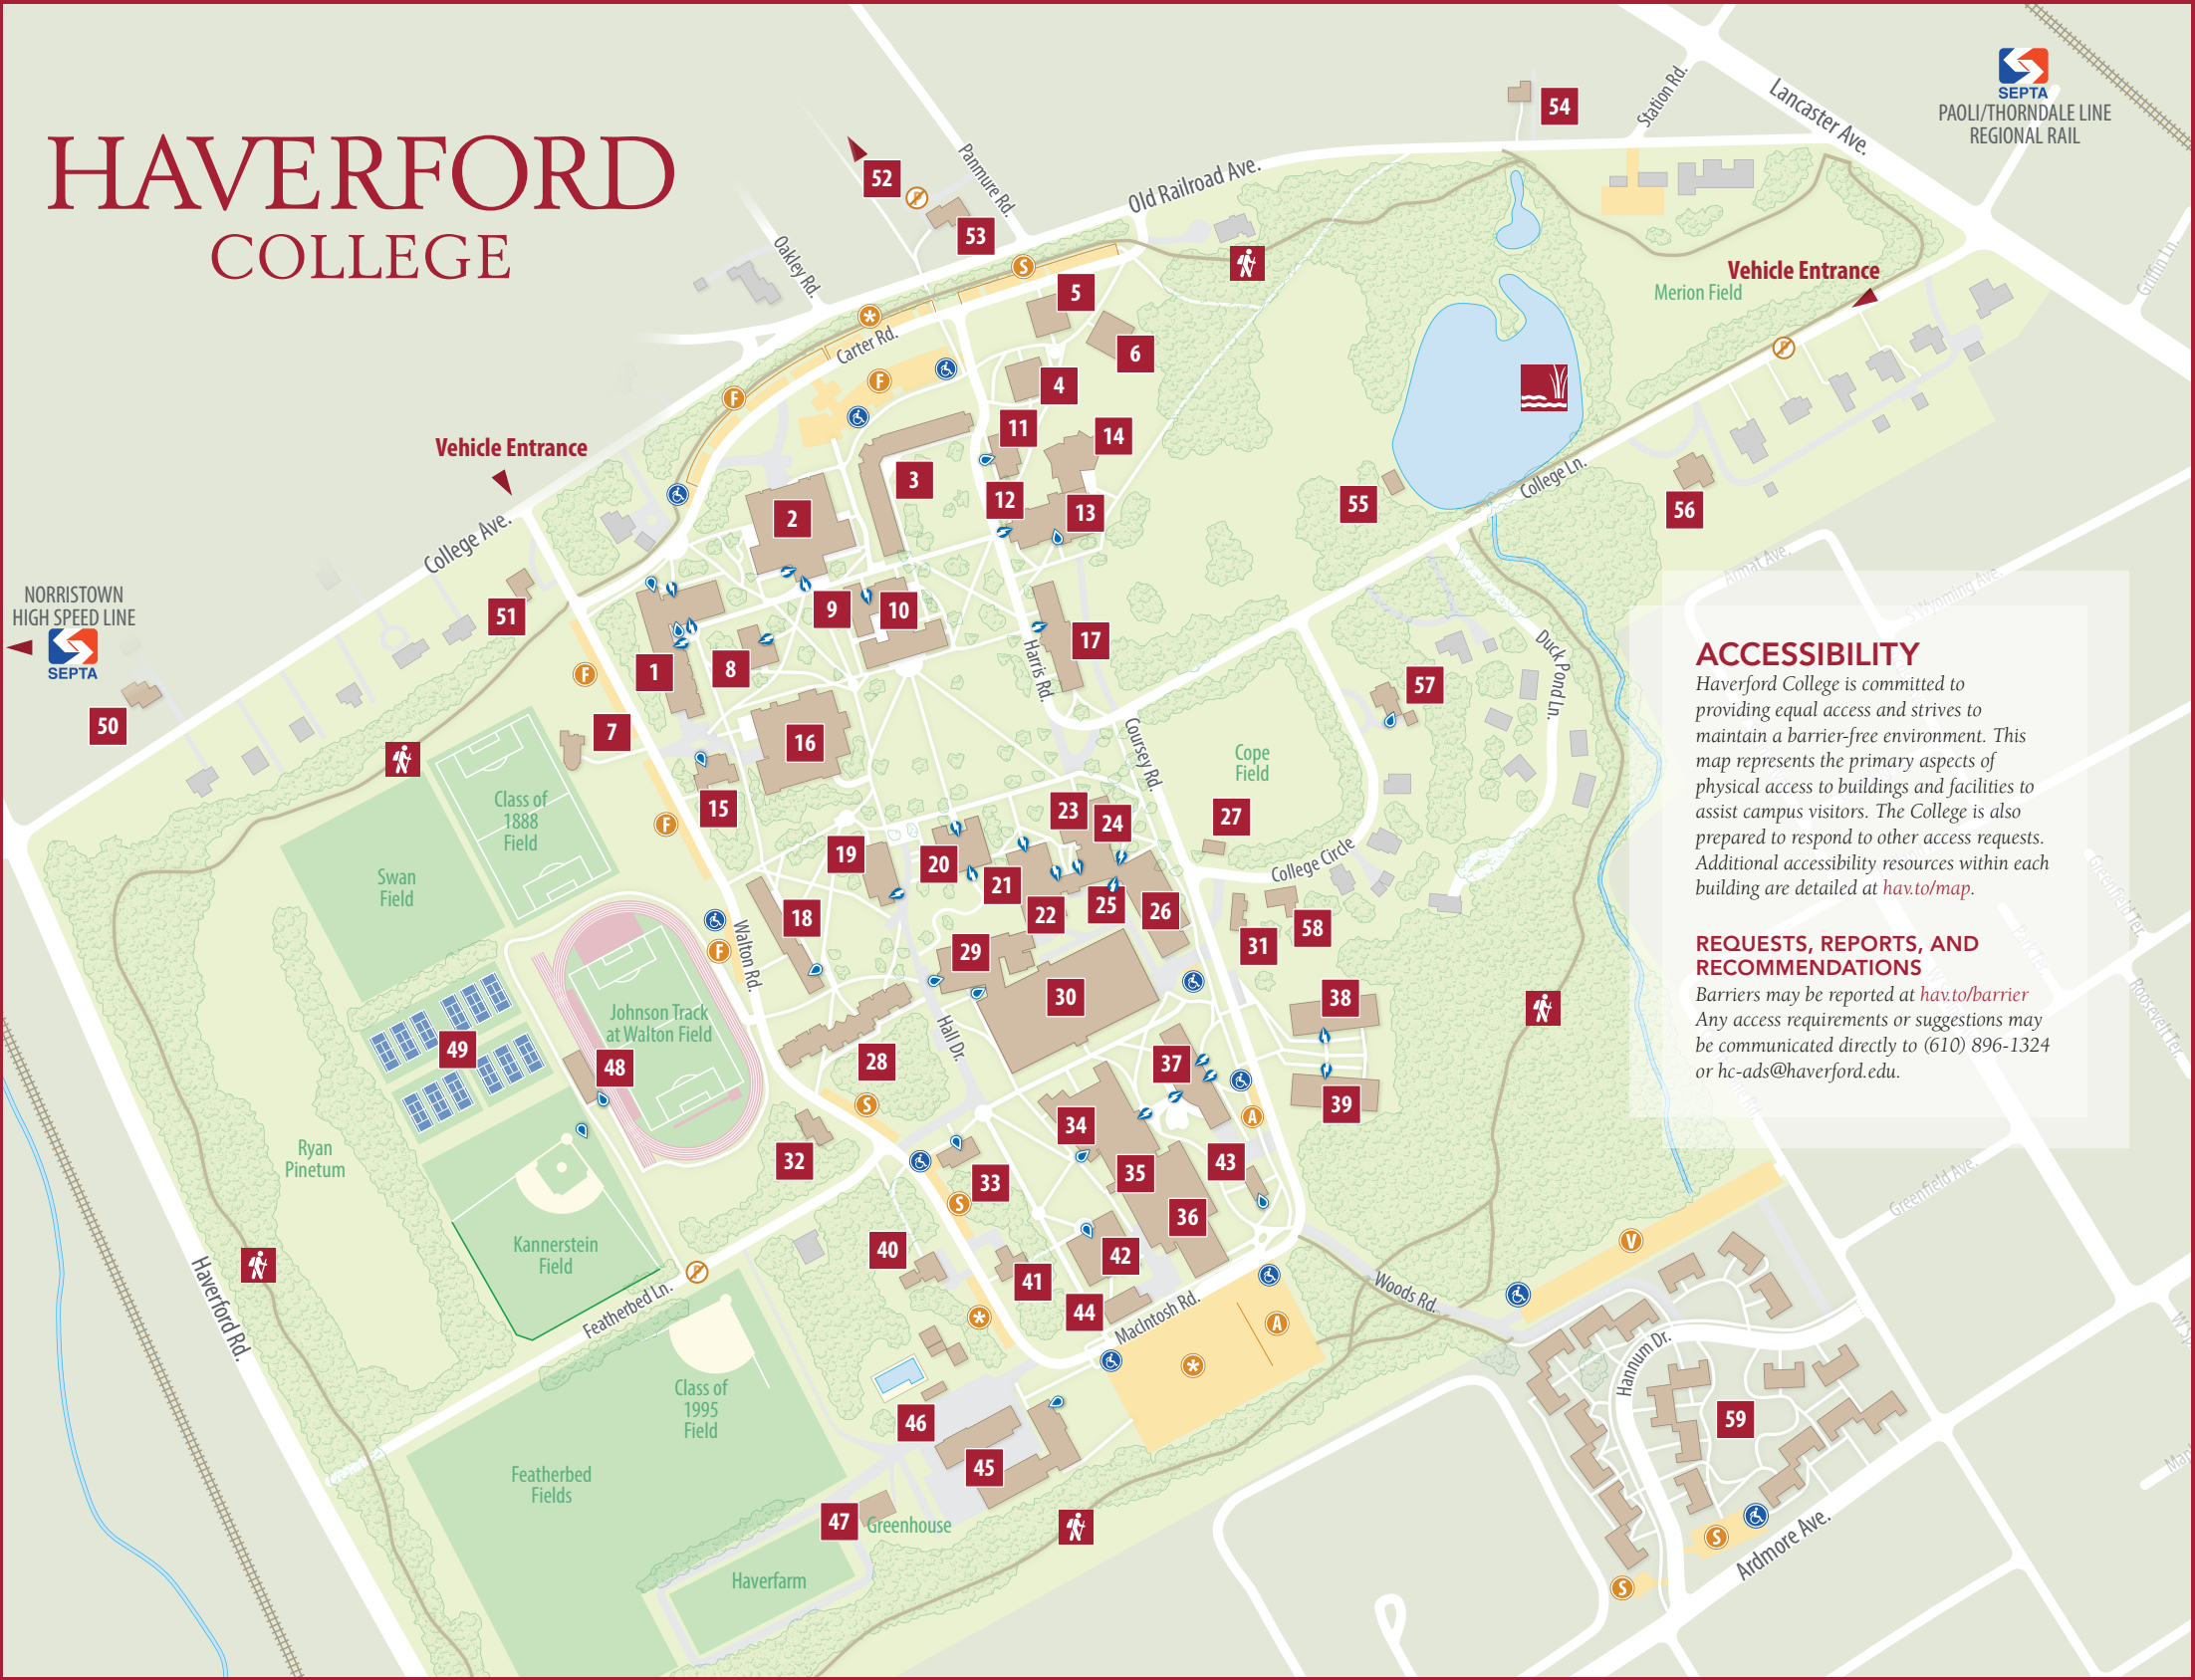

Haverford College

ACCESSIBILITY

Haverford College is committed to providing equal access and strives to maintain a barrier-free environment. This map represents the primary aspects of physical access to buildings and facilities to assist campus visitors. The College is also prepared to respond to other access requests. Additional accessibility resources within each building are detailed at hav.to/map.

AFFILIATED FACILITIES

C.C. Morris Cricket Library 27
 Haverford Friends Meeting House 52
 Phebe Anna Thorne School 31

PARKING

Faculty and Staff Parking* F
 Faculty, Staff and Student Parking* A
 Admission Parking Only* S
 Student Parking** S
 Visitor Parking V
 No Parking N
 Accessible Parking ♿

AUDITORIUMS

Chase Hall 8
 Jaharis Recital Hall (Roberts Hall) 14
 Marshall Auditorium (Roberts Hall) 13
 Sharpless Hall (KINSC) 22
 Stokes Hall 1

CAMPUS FEATURES

Duck Pond 🦆
 Nature Trail 🌳

RESIDENCE HALLS

710 College Ave. 50
 773 College Ave. 51
 Barclay Hall 17
 Cadbury House 56

ACCESSIBILITY

Accessible Parking ♿
 Accessible Door 🚪
 Accessible/Powered Door ⚡

*Reserved Mon-Fri, 8:00 a.m.–5:00 p.m. **Reserved 24 hours/7 days